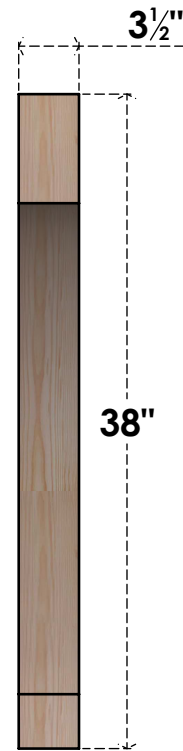

BRC04X38X38IMP00SDF

3 1/2"W X 38"D X 38"H IMPERIAL SMOOTH BRACE, DOUGLAS FIR

SIDE

FRONT

EKENA MILLWORK
 2300 WEST MAIN ST.
 CLARKSVILLE, TX 75426
 TOLL FREE: 866-607-0453
 WWW.EKENAMILLWORK.COM

NOTES

1. INSTALLATION TO BE COMPLETED IN ACCORDANCE WITH MANUFACTURER'S SPECIFICATIONS.
2. DRAWING MAY NOT BE TO SCALE
3. THIS DRAWING IS INTENDED FOR DESIGN AND PLANNING PURPOSES ONLY.
4. ALL INFORMATION CONTAINED HEREIN WAS CURRENT AT THE TIME OF DEVELOPMENT BUT MUST BE REVIEWED AND APPROVED BY THE PRODUCT MANUFACTURER TO BE CONSIDERED ACCURATE.
5. PRODUCTS ARE NOT KILN DRIED. THIS ITEM IS UNIQUE AND WILL CONTAIN THE NATURAL VARIATIONS THAT THE WOOD SPECIES OFFERS. THIS MAY RESULT IN VARIATIONS UP TO 1/4"