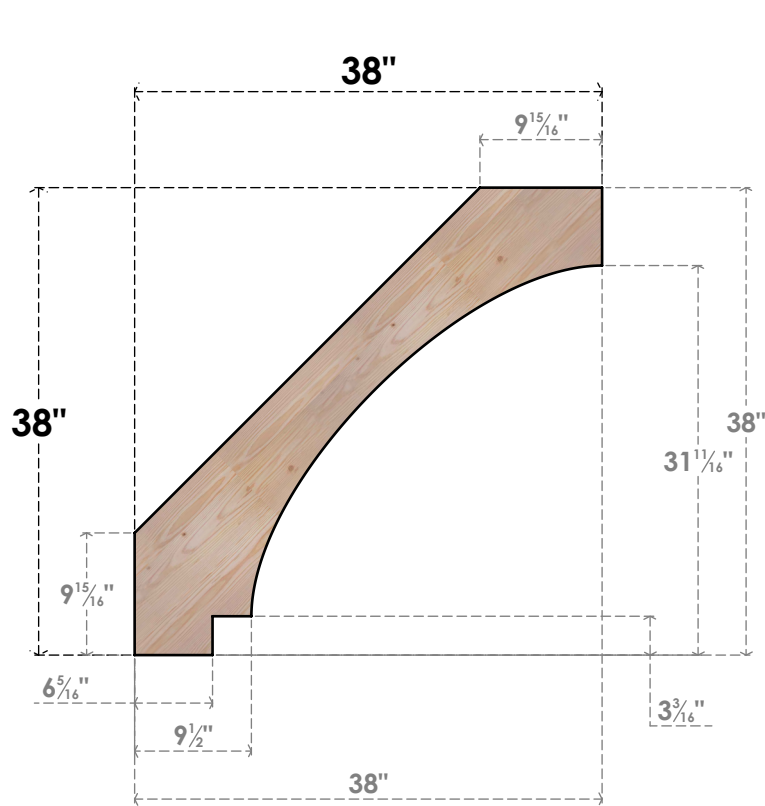

BRC04X38X38IMP00SDF

3 1/2"W X 38"D X 38"H IMPERIAL SMOOTH BRACE, DOUGLAS FIR

SIDE

FRONT

EKENA MILLWORK
 2300 WEST MAIN ST.
 CLARKSVILLE, TX 75426
 TOLL FREE: 866-607-0453
 WWW.EKENAMILLWORK.COM

NOTES

1. INSTALLATION TO BE COMPLETED IN ACCORDANCE WITH MANUFACTURER'S SPECIFICATIONS.
2. DRAWING MAY NOT BE TO SCALE
3. THIS DRAWING IS INTENDED FOR DESIGN AND PLANNING PURPOSES ONLY.
4. ALL INFORMATION CONTAINED HEREIN WAS CURRENT AT THE TIME OF DEVELOPMENT BUT MUST BE REVIEWED AND APPROVED BY THE PRODUCT MANUFACTURER TO BE CONSIDERED ACCURATE.
5. PRODUCTS ARE NOT KILN DRIED. THIS ITEM IS UNIQUE AND WILL CONTAIN THE NATURAL VARIATIONS THAT THE WOOD SPECIES OFFERS. THIS MAY RESULT IN VARIATIONS UP TO 1/4"